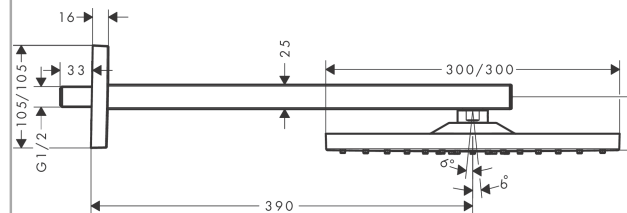

##### product features

- consists of: overhead shower, shower arm
- shower head size: 300 x 300 mm
- spray type: RainAir
- shower arm length: 390 mm
- ball-joint: overhead shower angle adjustable
- maximum flow rate at 3 bar: 17 l/min
- flow rate RainAir spray (at 3 bar): 17 l/min
- material spray disc: metal
- spray disc removable for cleaning
- installation: wall
- connection thread G 1/2
- connection dimension: DN15

#### Scale drawing