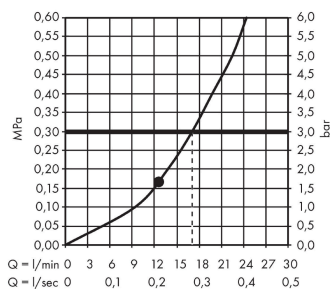

Flowchart

The consumption was measured in combination with the appropriate fittings (thermostat/mixer/ in-wall valve) to reflect actual application in practice.